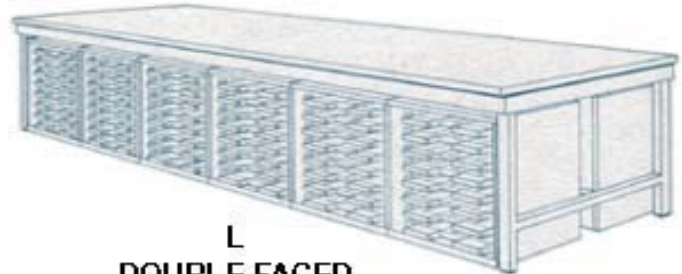

SPECTRA ASSOCIATES, INC.

www.spectra-associates.com

PO BOX 333, DELMAR, NY 12054

TELEPHONE (518) 439-9534 FAX (518) 439-7424

COURTHOUSE INDEX TABLES

L
DOUBLE FACED
FLAT TOP

K
DOUBLE FACED
SLOPE TOP

K
DOUBLE FACED
SLOPE TOP

L
DOUBLE FACED
FLAT TOP

Double Faced Index Tables are available in 30" and 42" height
42" height allows future expansion for roller shelving
30" will NOT allow future expansion

Table Width (All Styles) - 44"